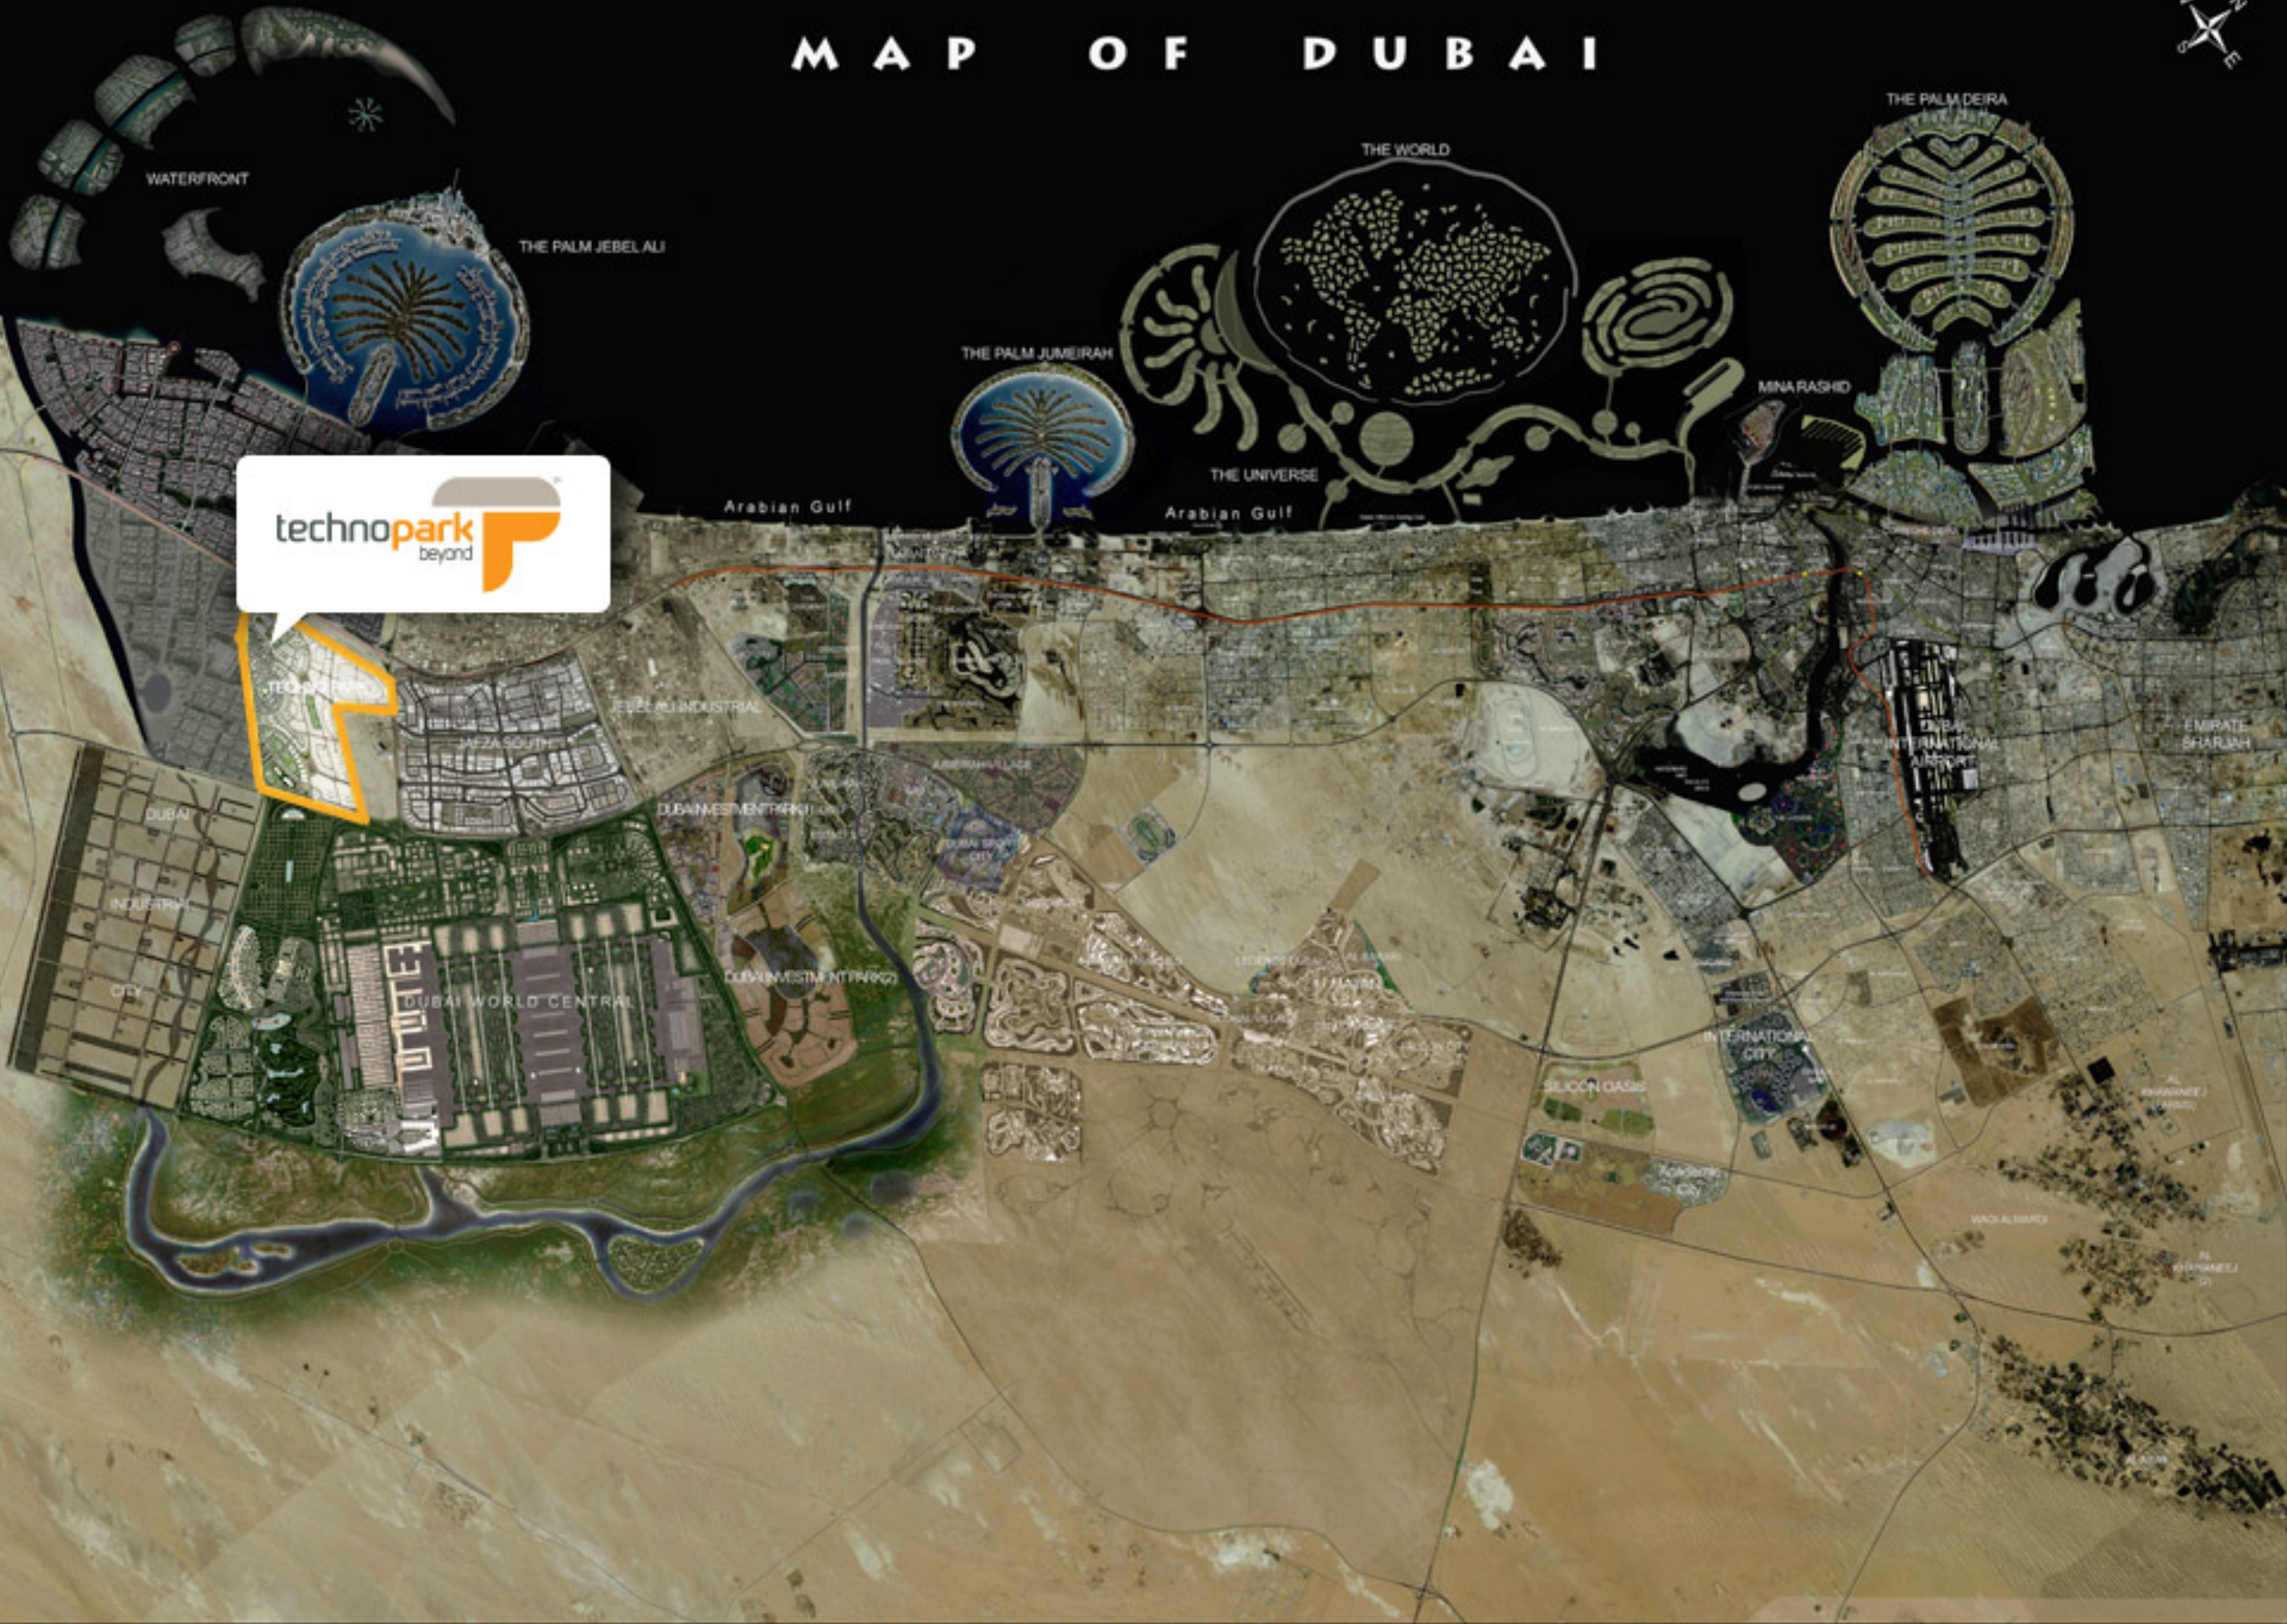

# MAP OF DUBAI

WATERFRONT

THE PALM JEBEL ALI

THE WORLD

THE PALM DEIRA

THE PALM JUMEIRAH

MINA RASHID

Arabian Gulf

Arabian Gulf

THE UNIVERSE

TECHNOPARK BEYOND

JEBEL ALI INDUSTRIAL

MEZASSOUTH

DUBAI INVESTMENT PARK 1

ABU RAHMAH LACE

DUBAI SPORTS CITY

DUBAI

INDUSTRIAL

CITY

WORLD

DUBAI WORLD CENTRAL

DUBAI INVESTMENT PARK 2

EMIRATE SHARAJH

INTERNATIONAL AIRPORT

INTERNATIONAL CITY

SILICON OASIS

WADI ALBARAKH

AL KHAYMA

AL KHAYMA

AL KHAYMA